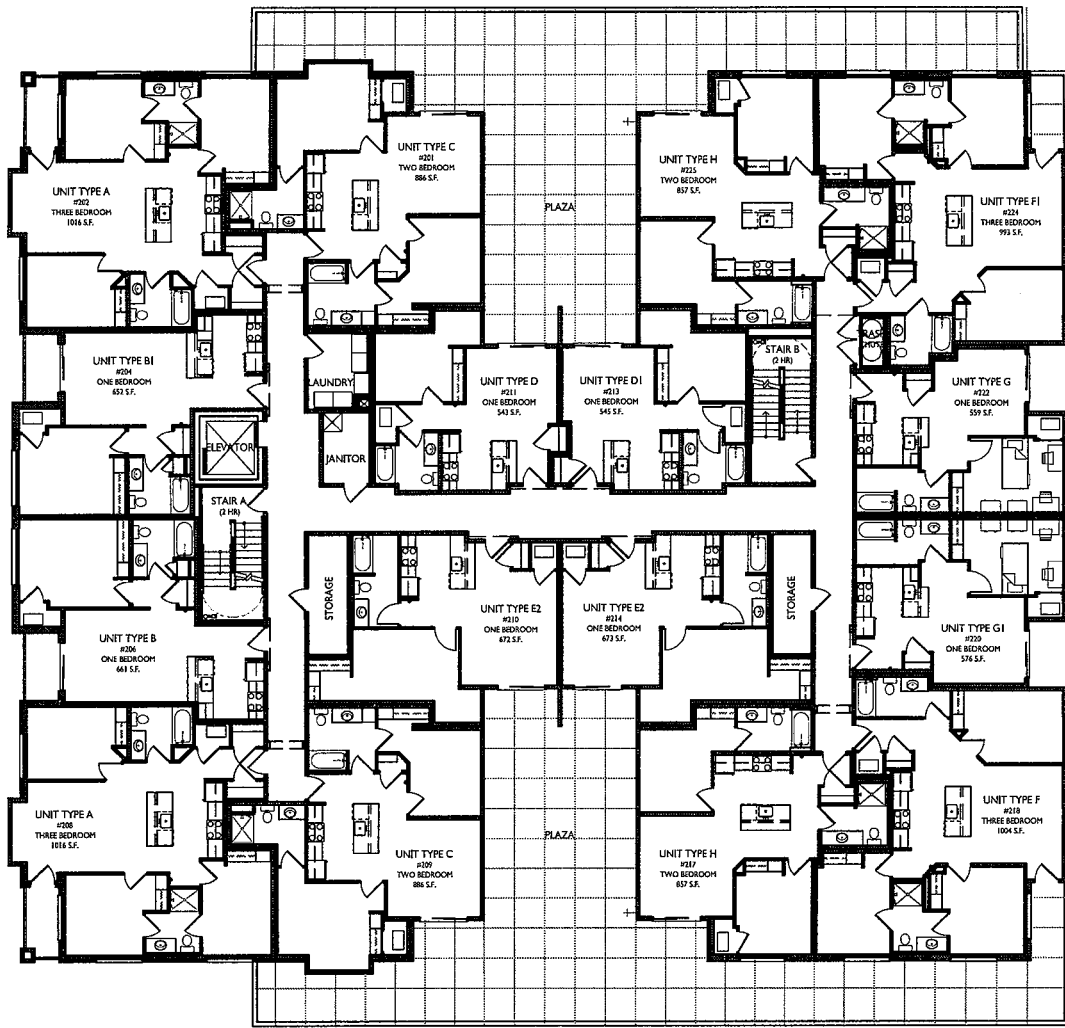

# WHISTLER APARTMENTS

416 E. IOWA AVE.

LOWER LEVEL PLAN

**WHISTLER APARTMENTS**

416 E. IOWA AVE.

FIRST FLOOR PLAN

**WHISTLER APARTMENTS**

416 E. IOWA AVE.

SECOND FLOOR PLAN

# WHISTLER APARTMENTS

416 E. IOWA AVE.

THIRD FLOOR PLAN

# WHISTLER APARTMENTS

416 E. IOWA AVE.

FOURTH FLOOR PLAN