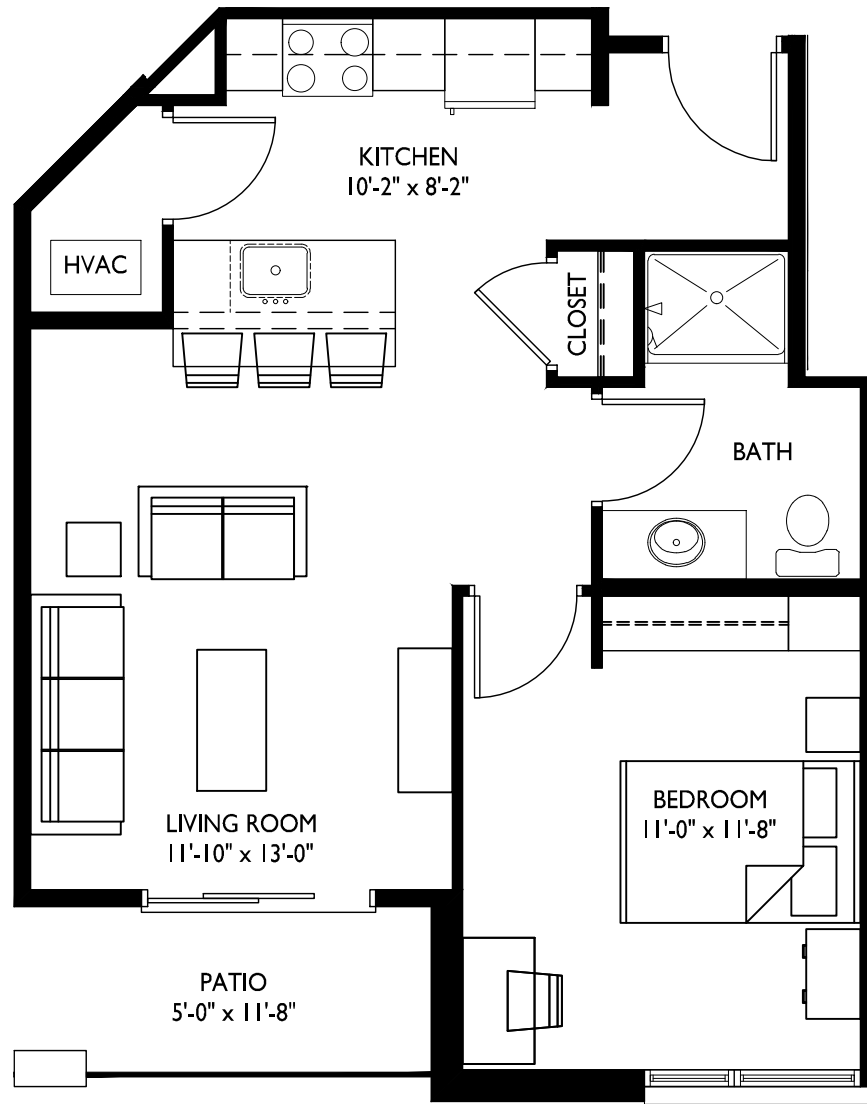

# BRECKENRIDGE APARTMENTS

707 SOUTH DUBUQUE ST.

FOURTH FLOOR PLAN

## UNIT TYPE A THREE BEDROOM

BRECKENRIDGE APARTMENTS UNITS: 202, 206, 302, 306