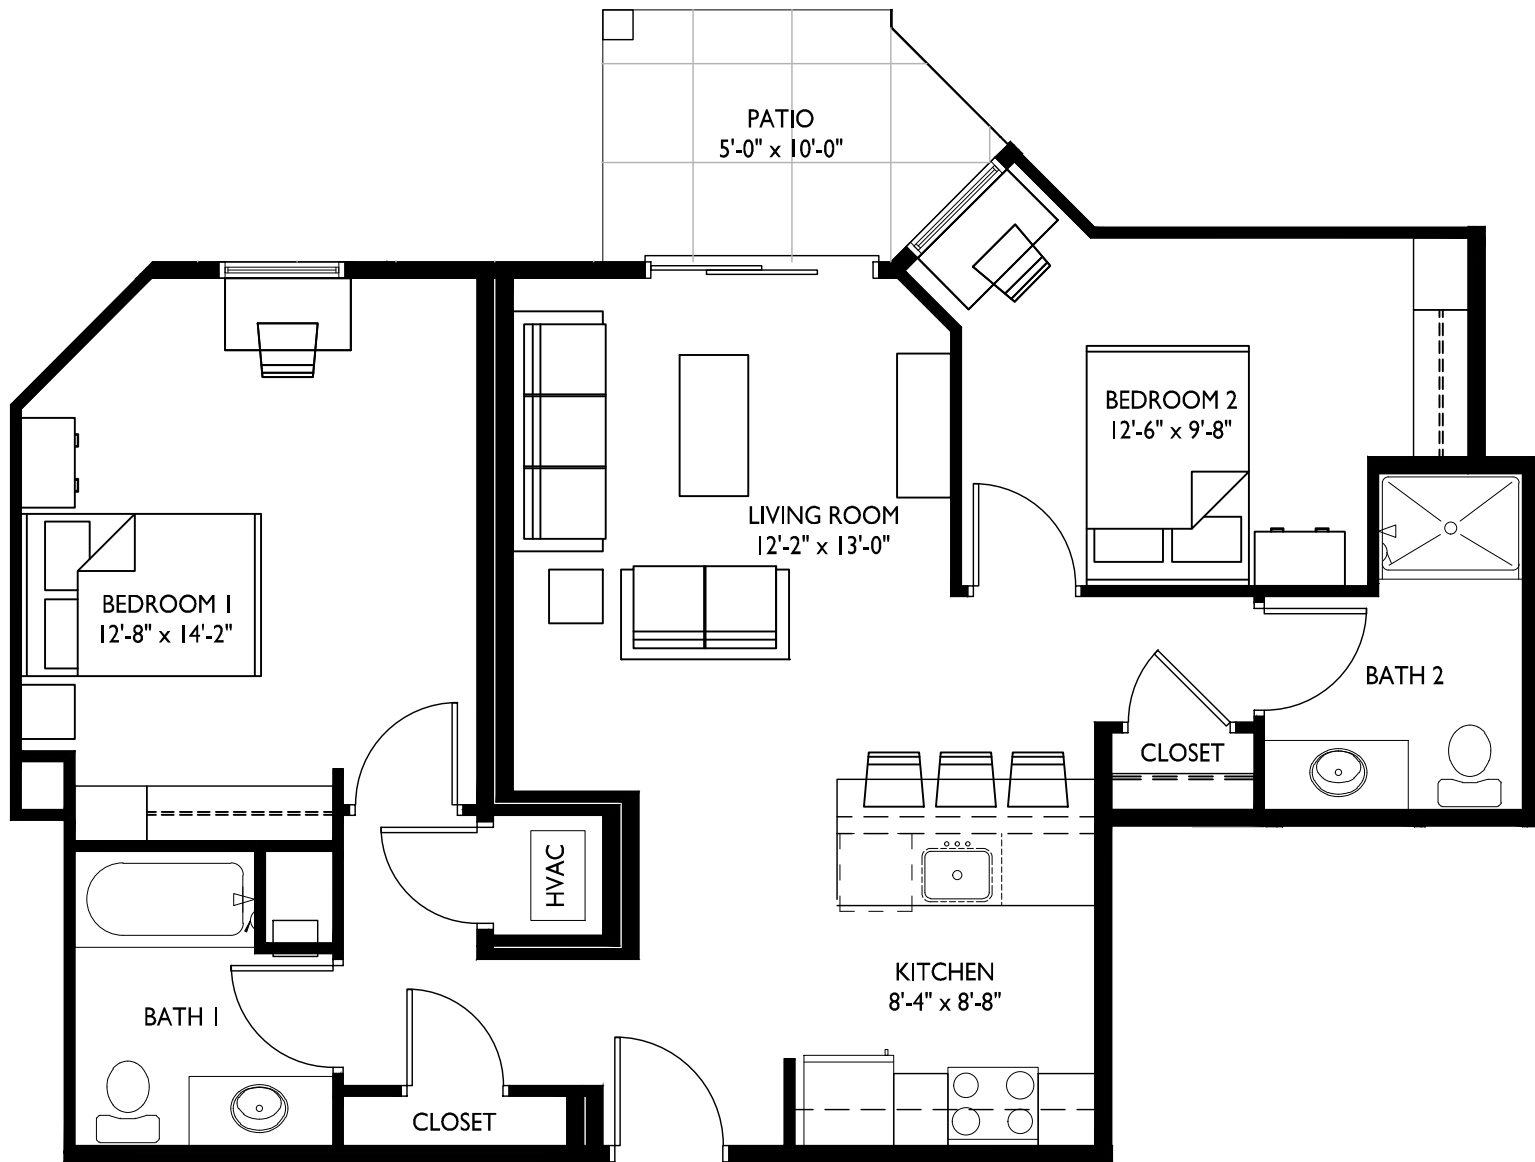

UNIT TYPE M
TWO BEDROOM

BRECKENRIDGE APARTMENTS UNIT: 109