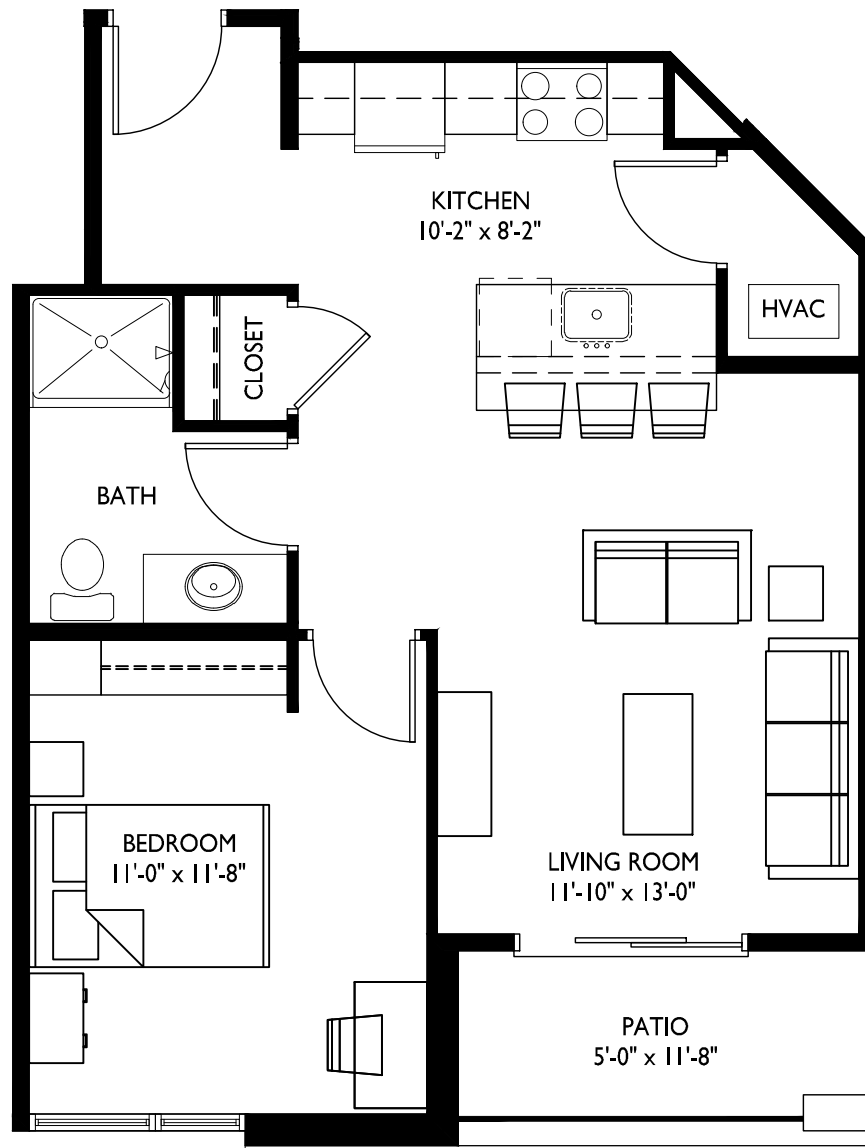

UNIT TYPE B1 ONE BEDROOM

BRECKENRIDGE APARTMENTS UNITS: 113, 121, 213, 221, 313, 321, 413, 421