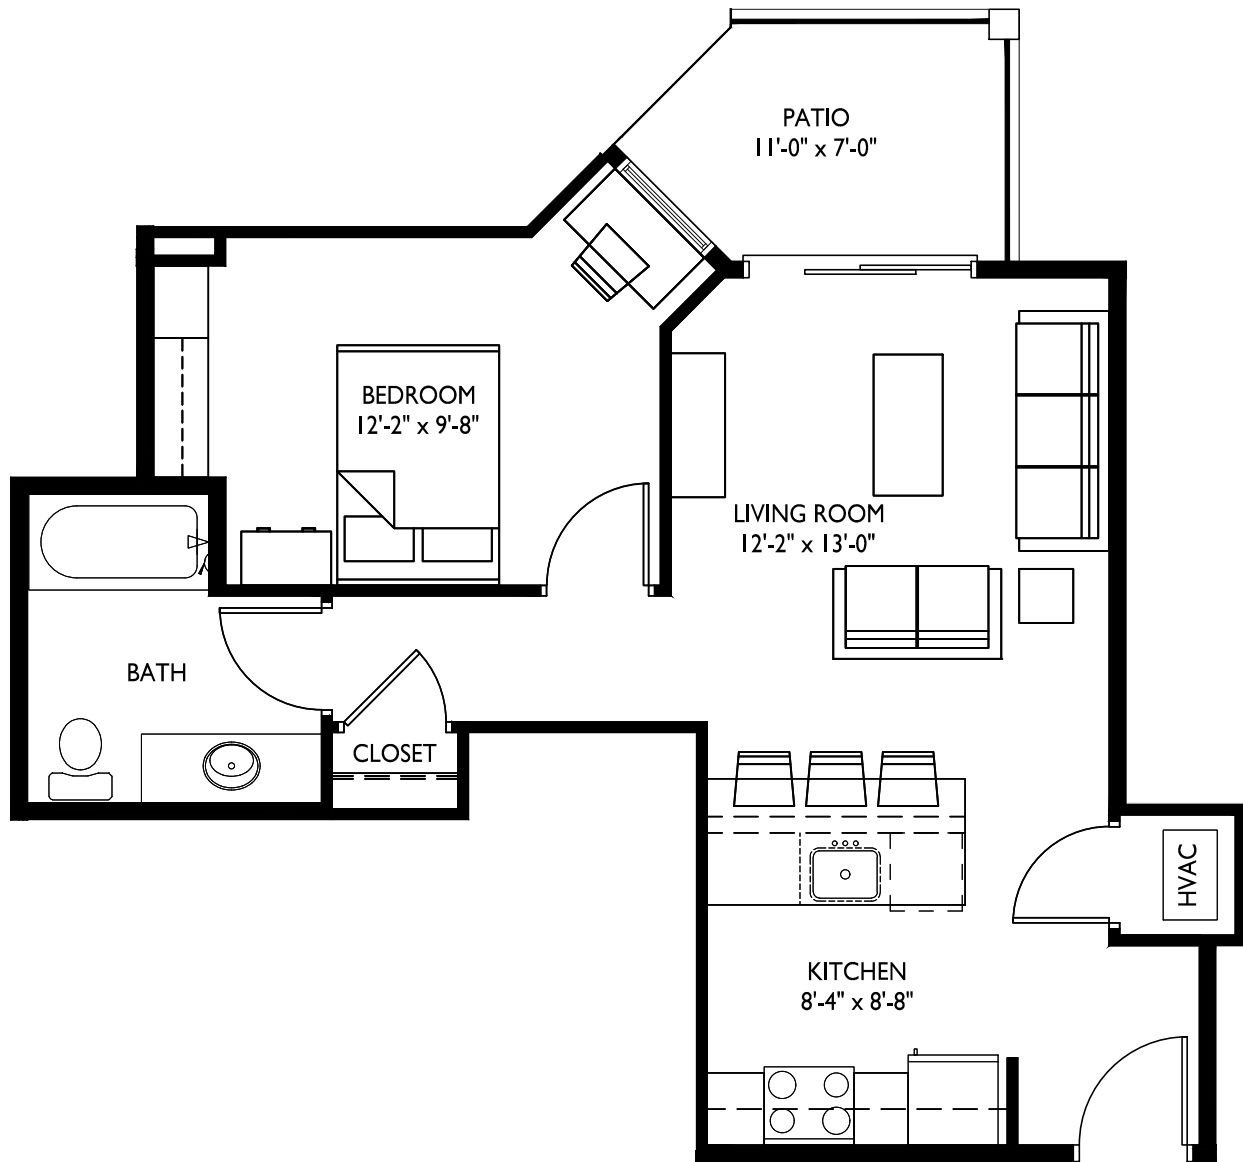

UNIT TYPE F ONE BEDROOM

BRECKENRIDGE APARTMENTS UNIT: 211