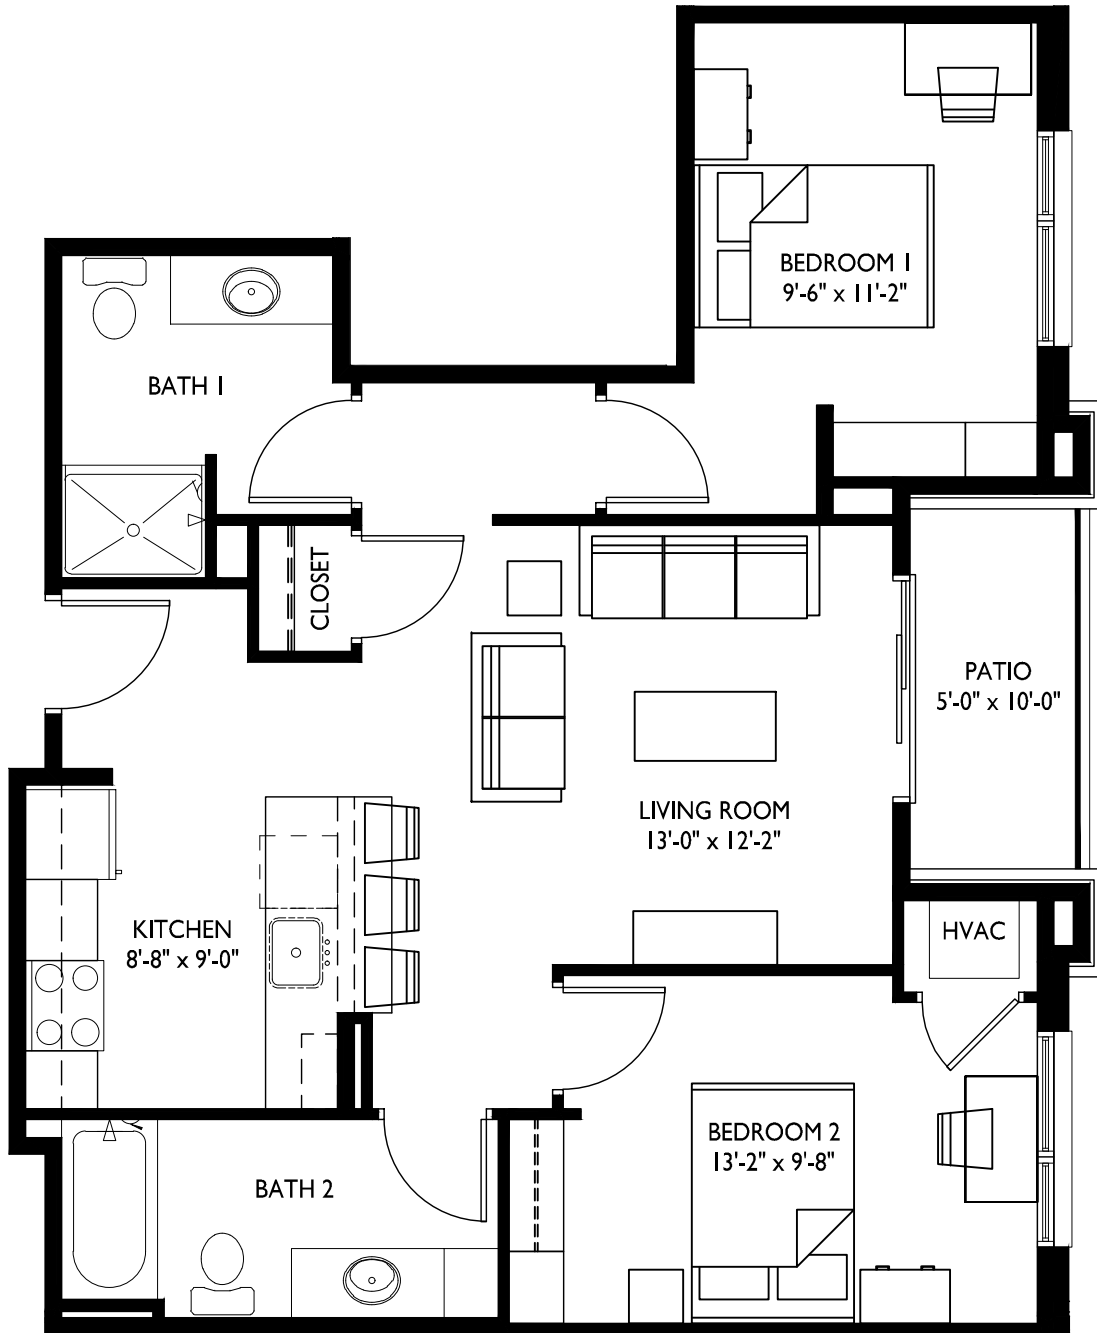

UNIT TYPE C TWO BEDROOM

BRECKENRIDGE APARTMENTS UNITS: 104, 204, 304.