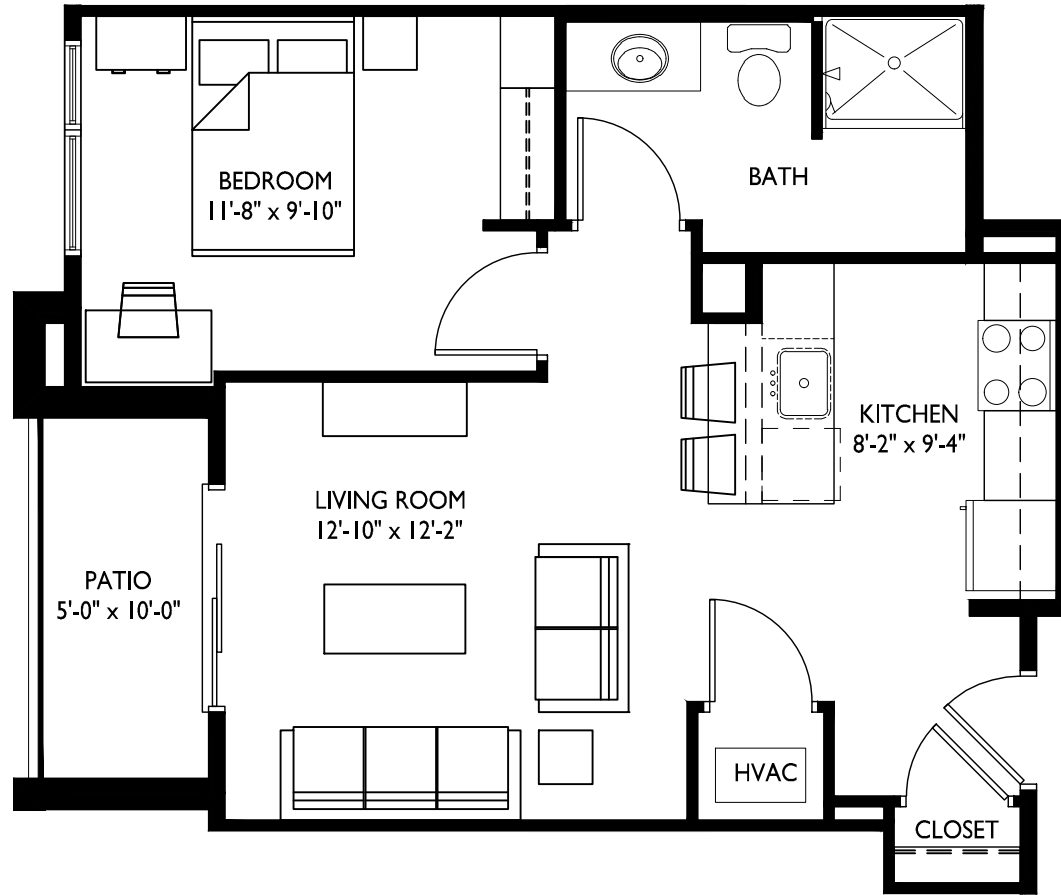

UNIT TYPE J ONE BEDROOM

BRECKENRIDGE APARTMENTS UNITS: 118, 218, 318, 418