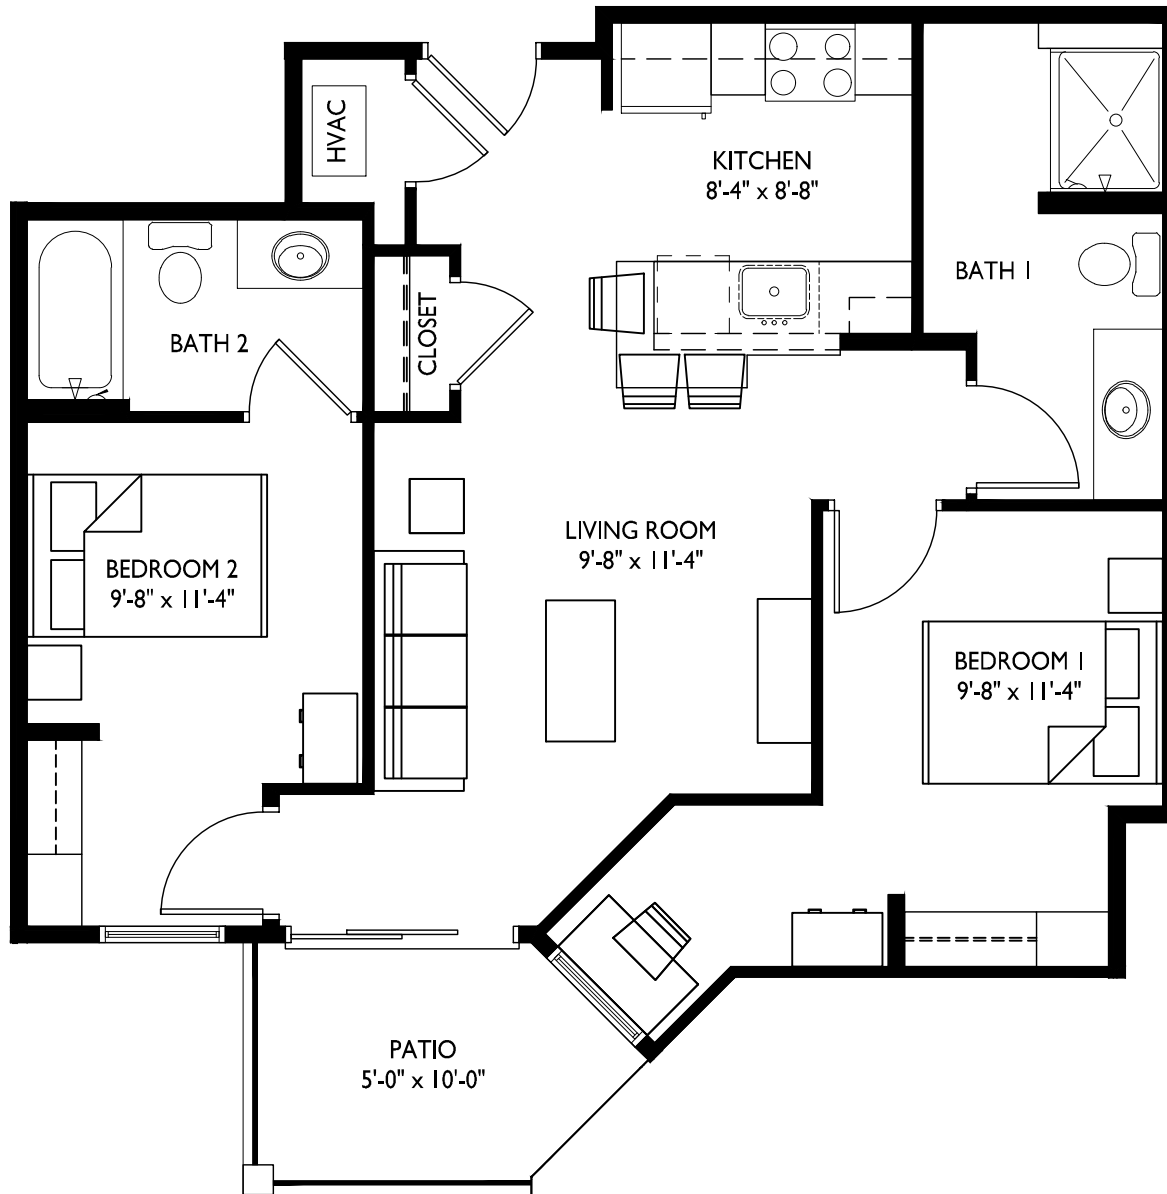

## UNIT TYPE D ONE BEDROOM

BRECKENRIDGE APARTMENTS UNITS: 209, 309, 409