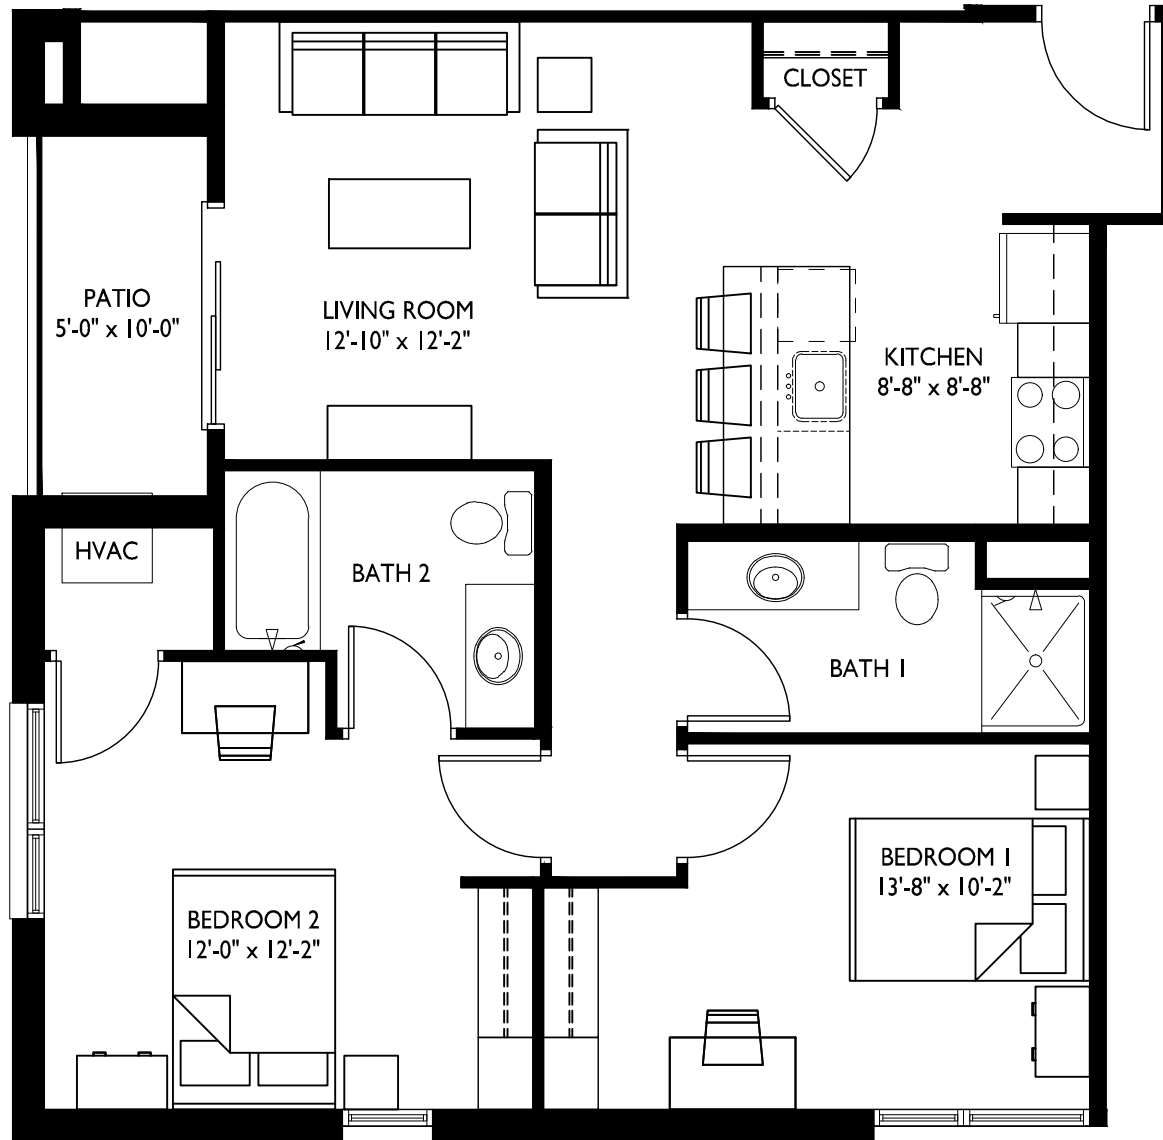

## UNIT TYPE G ONE BEDROOM

BRECKENRIDGE APARTMENTS UNITS: 112, 212, 312, 412