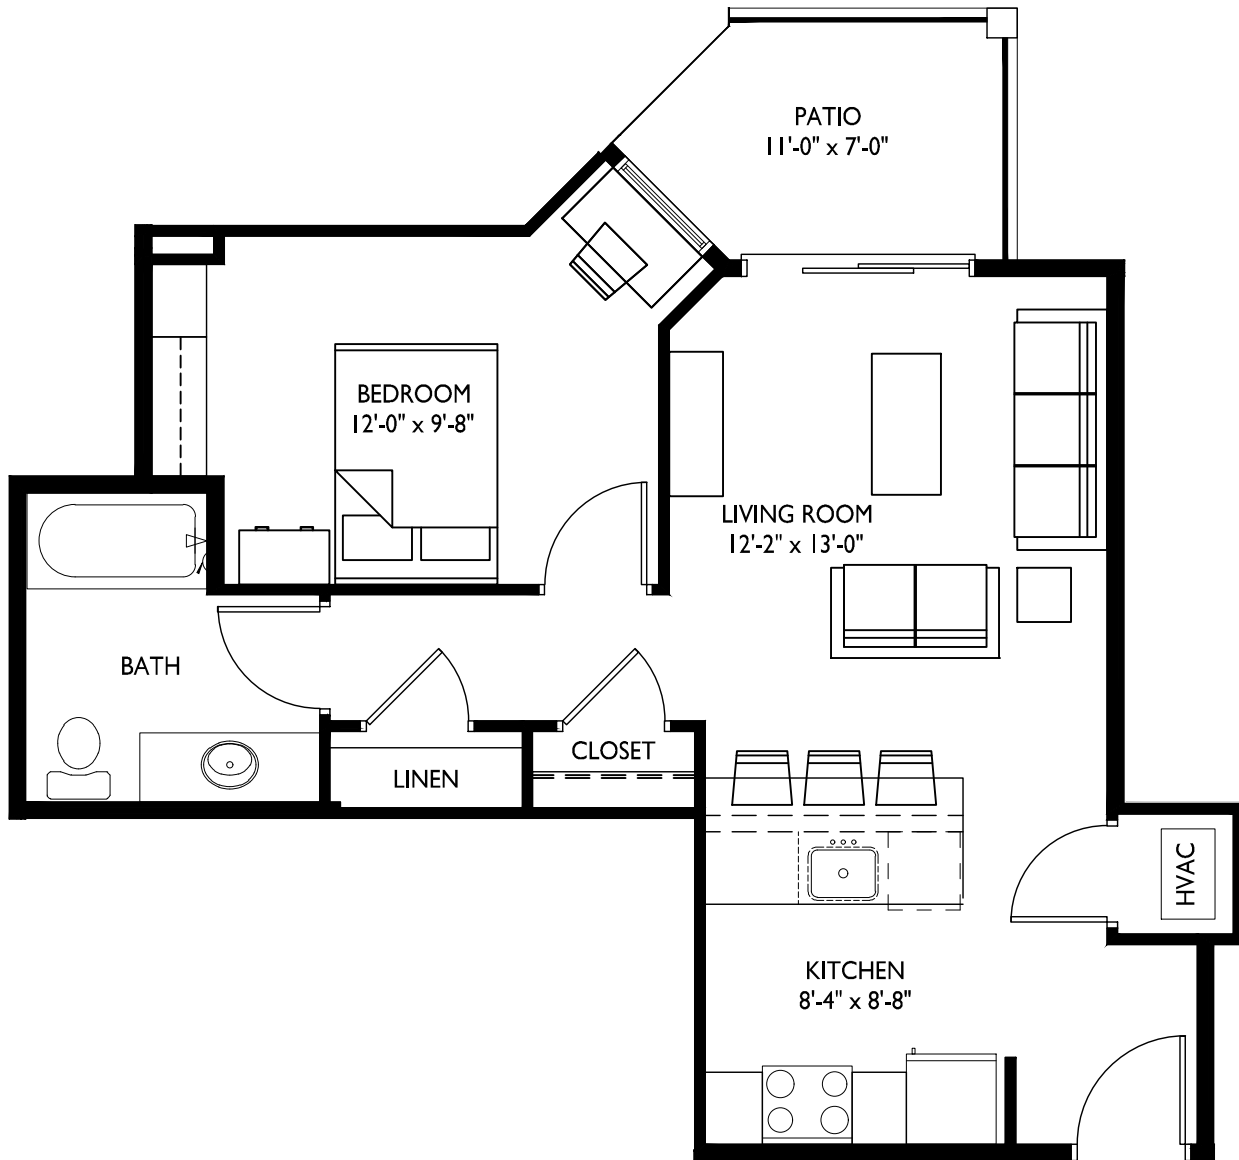

UNIT TYPE F1 ONE BEDROOM

BRECKENRIDGE APARTMENTS UNITS: 311, 411