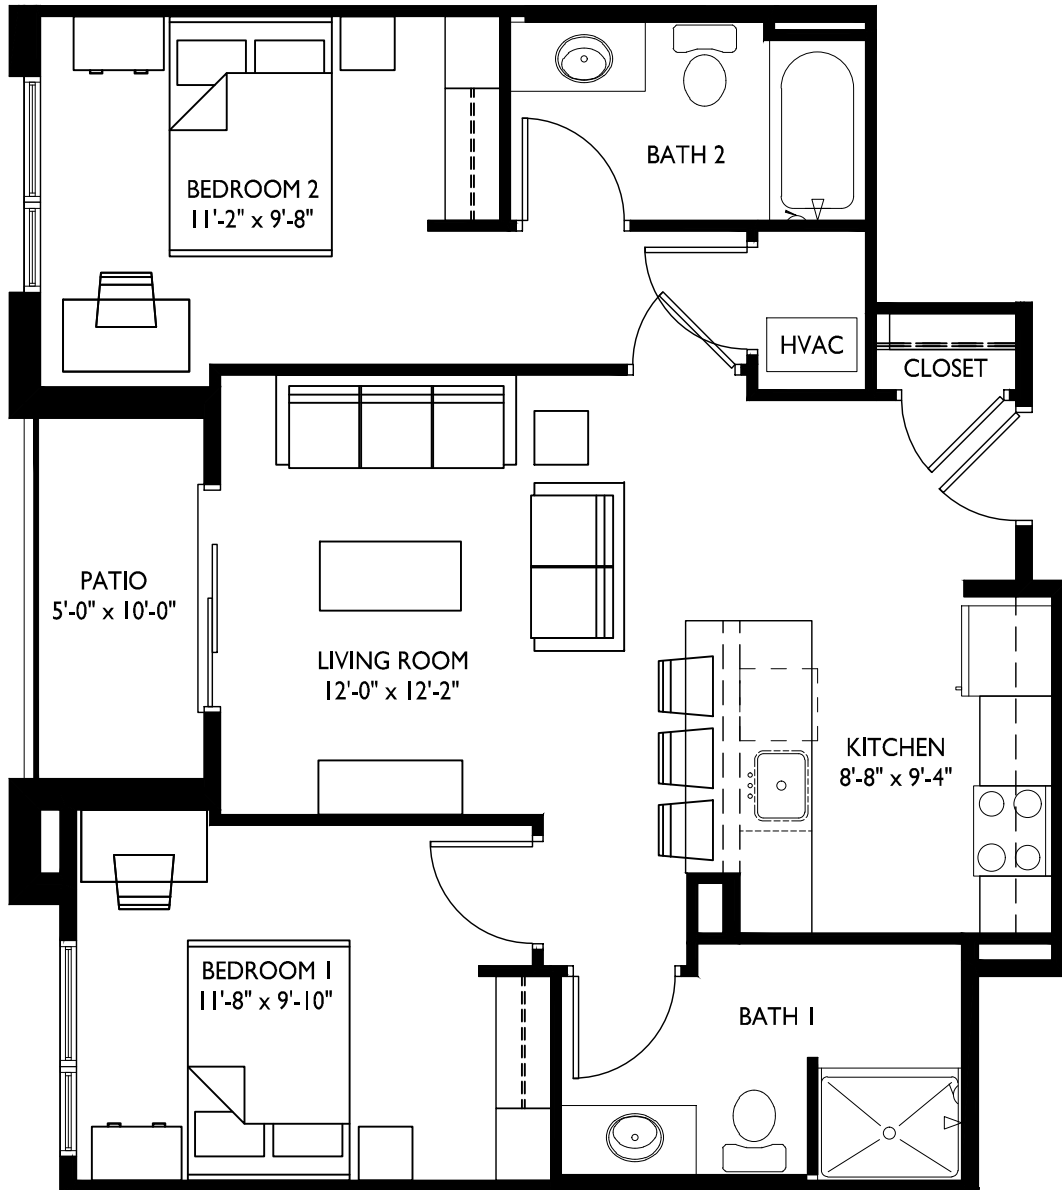

UNIT TYPE K TWO BEDROOM

BRECKENRIDGE APARTMENTS UNITS: 116, 216, 316, 416