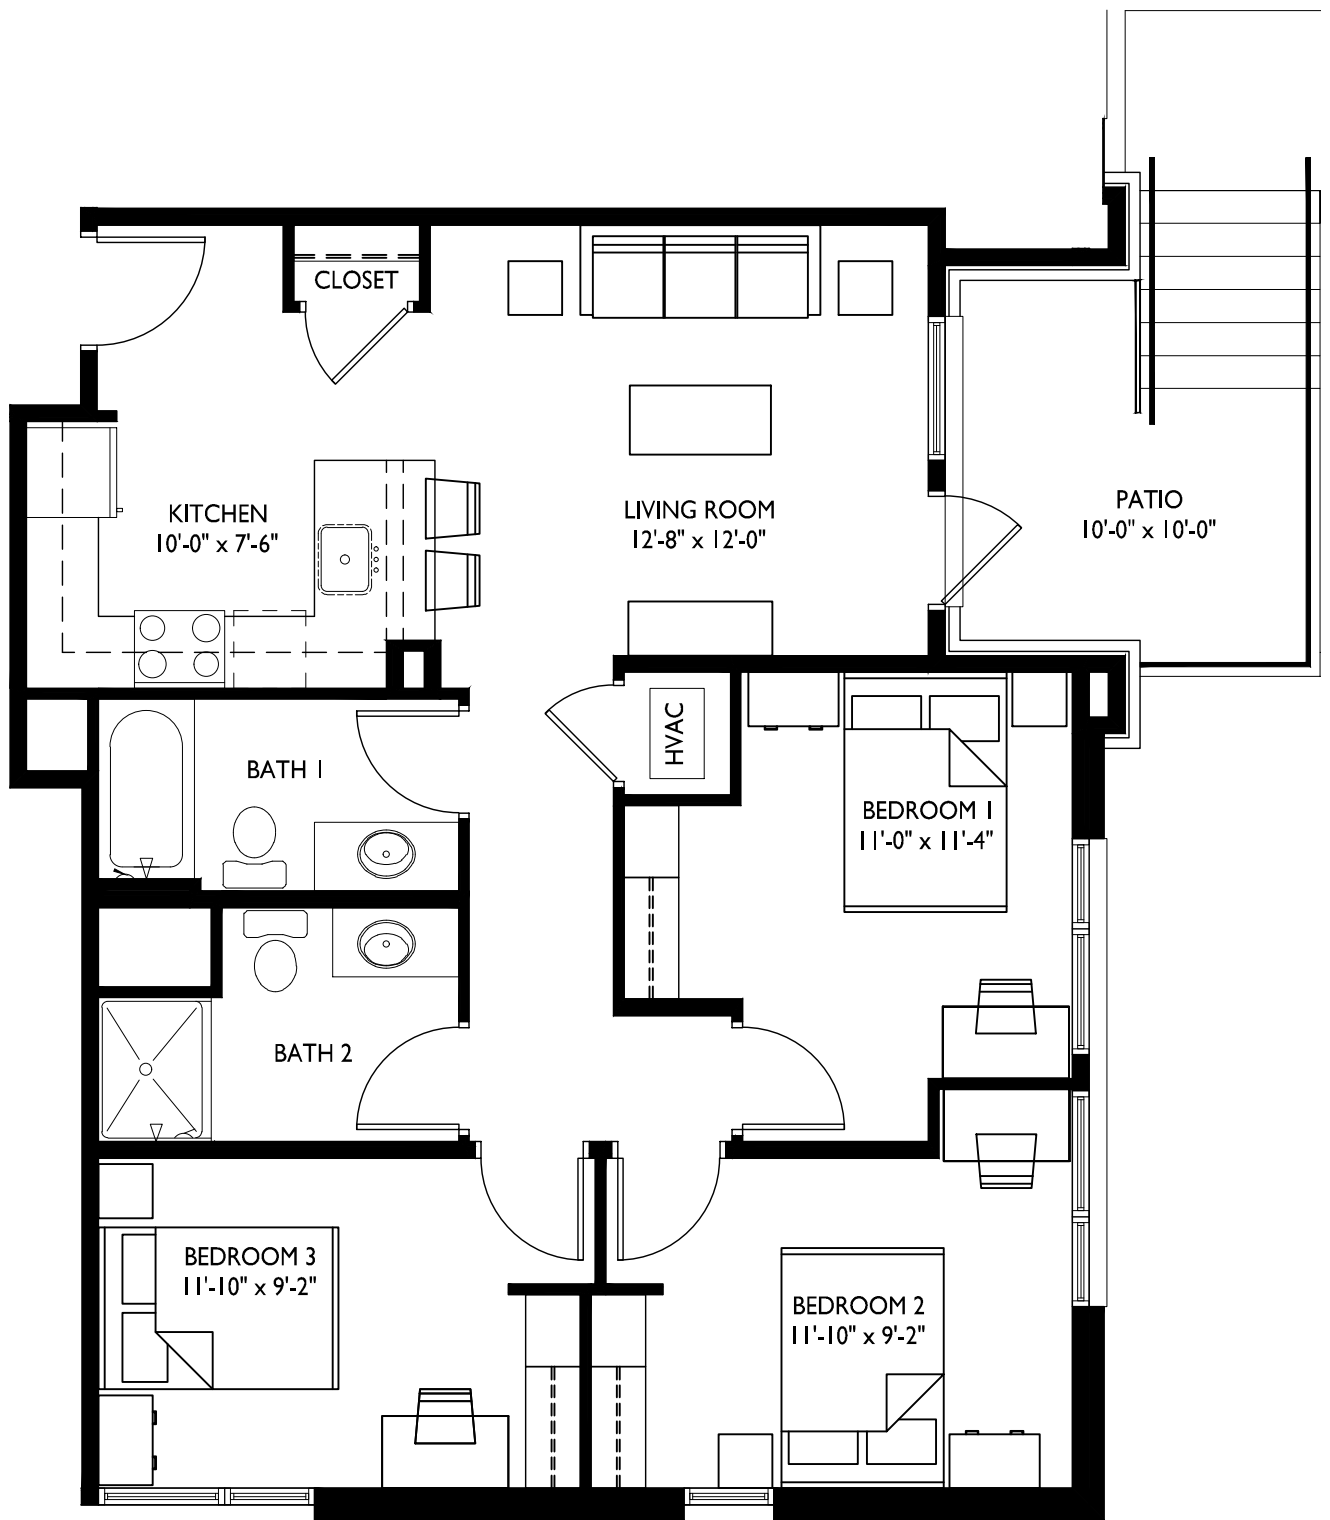

UNIT TYPE L THREE BEDROOM

BRECKENRIDGE APARTMENTS UNITS: 106