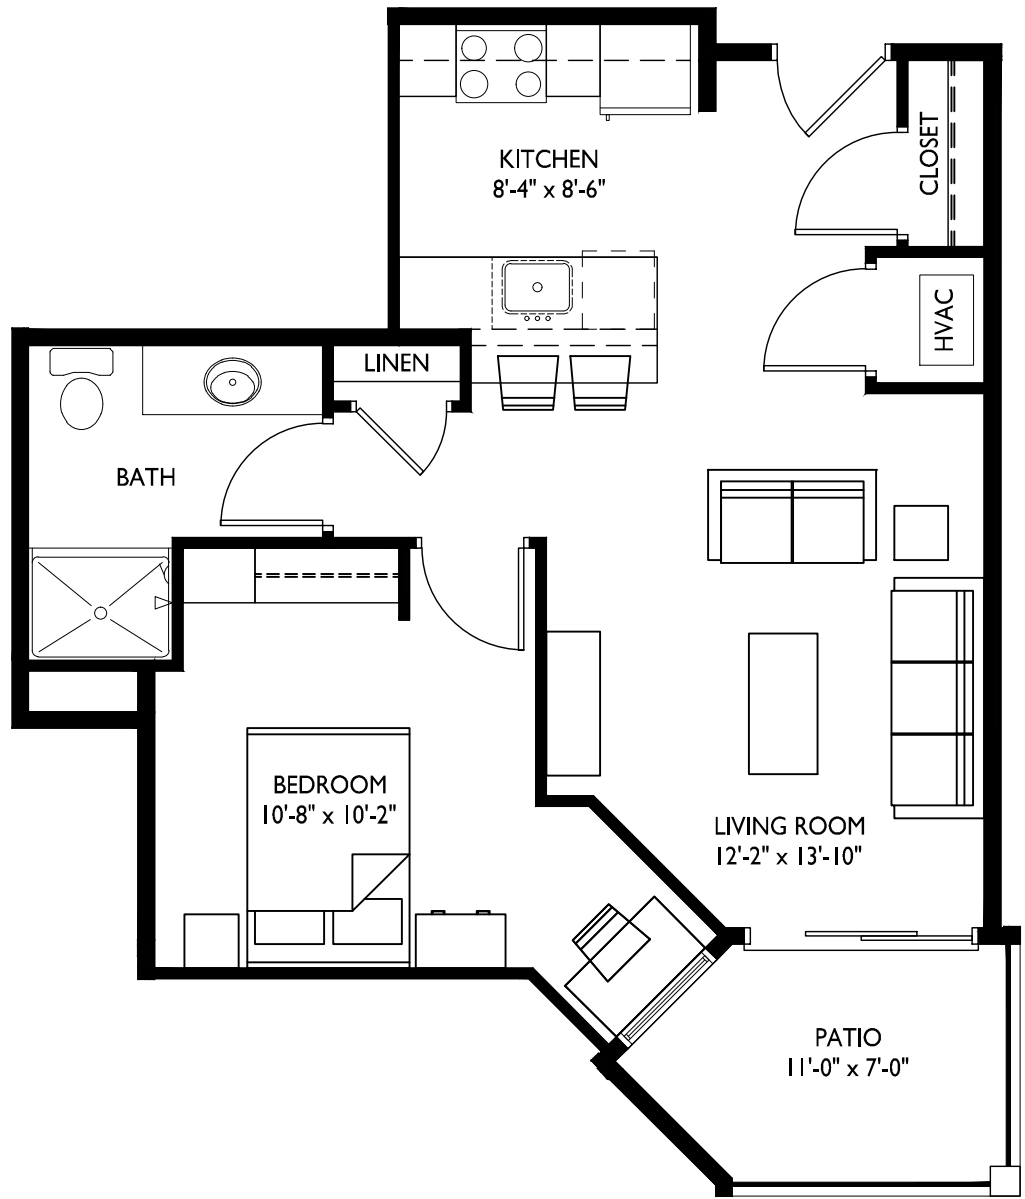

UNIT TYPE G ONE BEDROOM

BRECKENRIDGE APARTMENTS UNITS: 112, 212, 312, 412