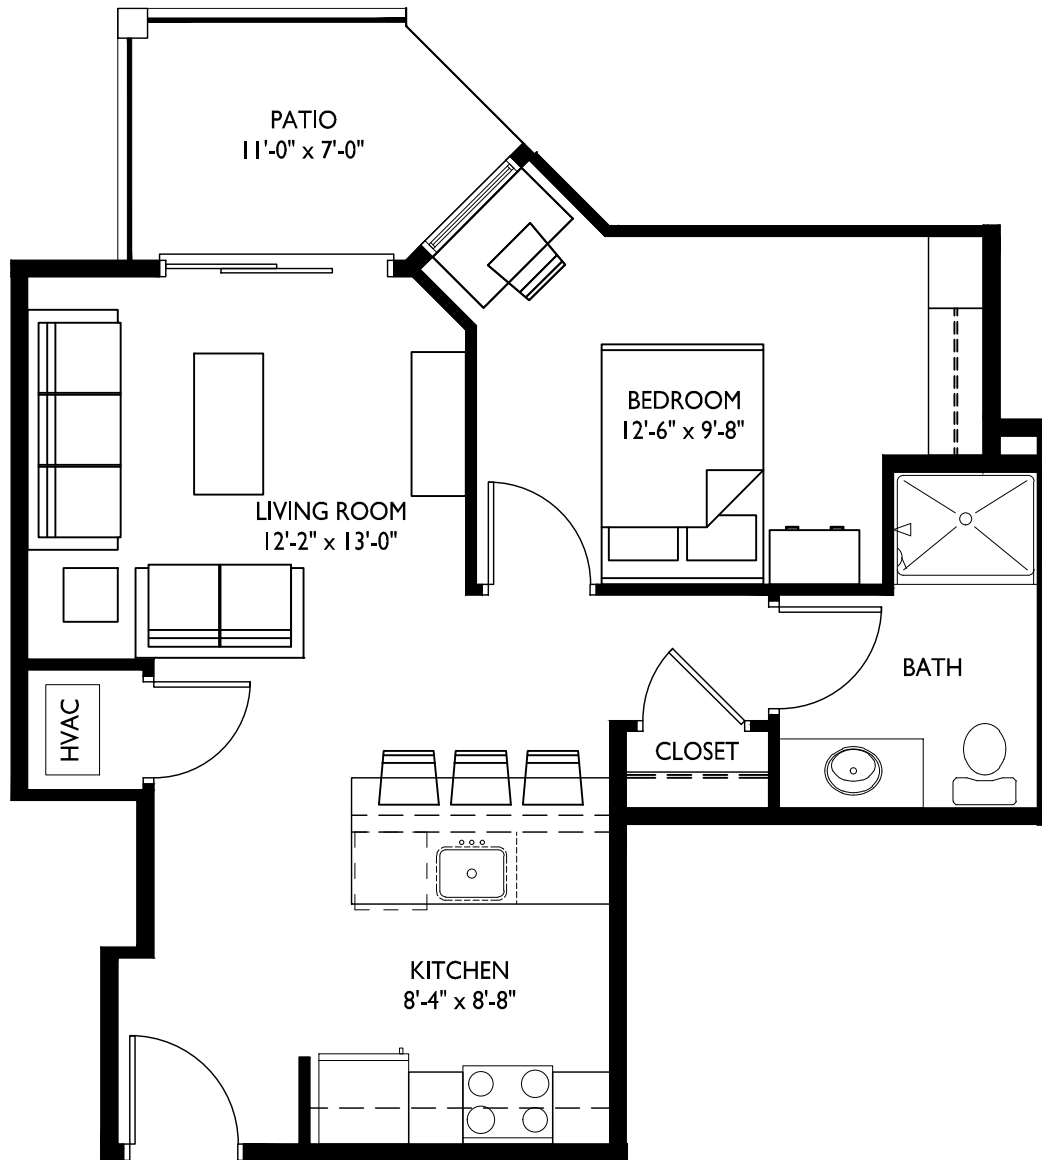

UNIT TYPE D ONE BEDROOM

BRECKENRIDGE APARTMENTS UNITS: 209, 309, 409